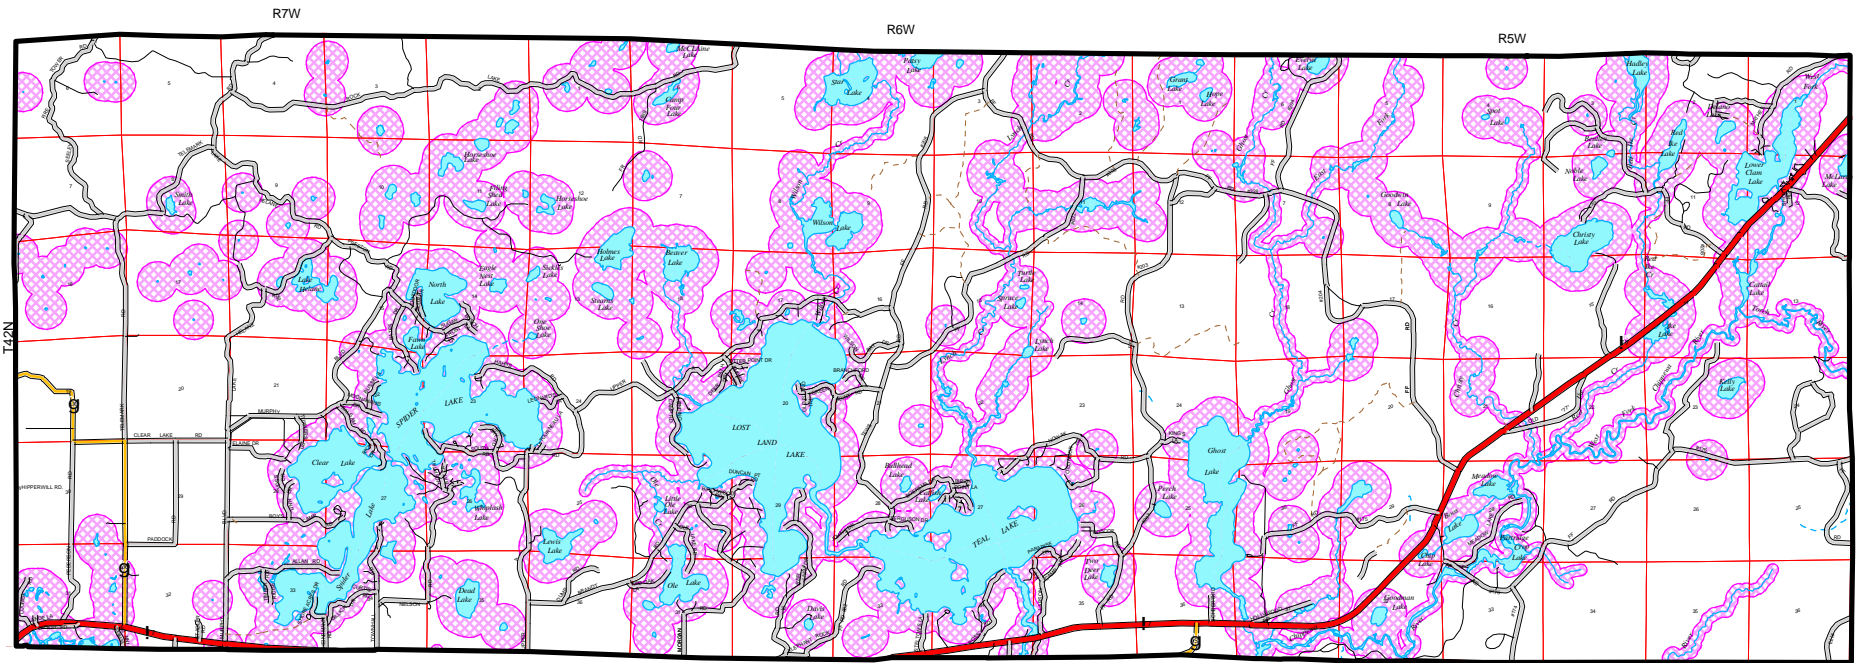

# Town of Spider Lake Shoreland Zoning Area

INX-1

Scale  
1:120,000

 Shoreland  
Zoning Area

**Legend**

-  State Highway
-  County Road
-  Town Road
-  Other
-  Lake
-  River or Stream
-  Intermittent

Sawyer County, Wisconsin