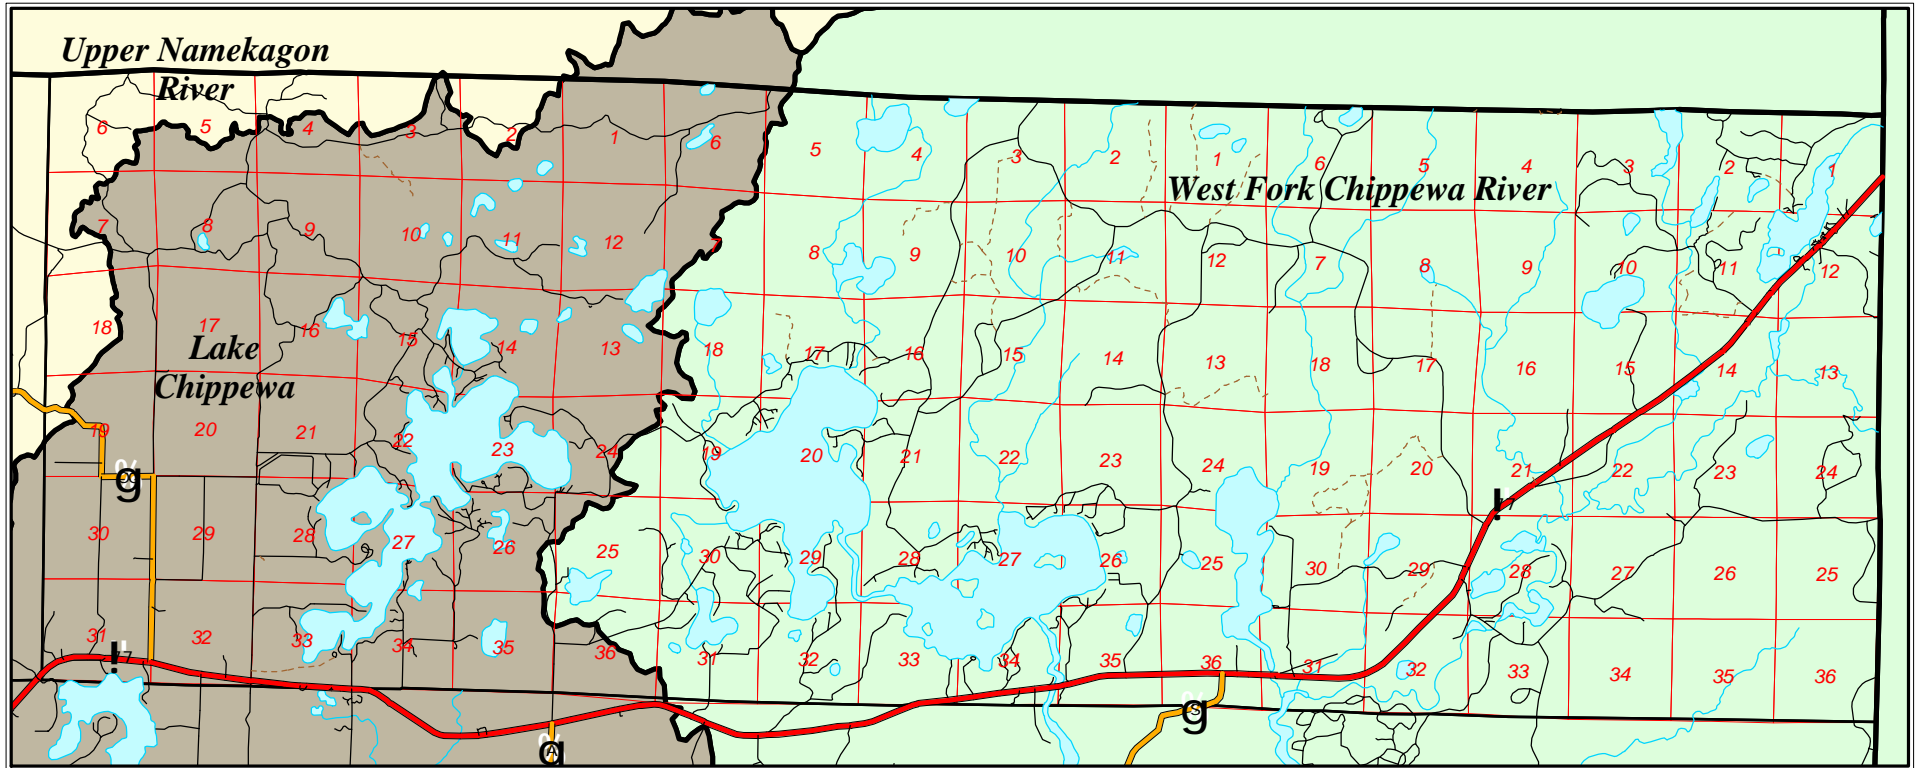

Town of Spider Lake Watersheds

Scale
1:120,000

Watersheds

- Upper Namekagon River
- Lake Chippewa
- West Fork Chippewa River

Legend

- State Highway
- County Road
- Town or Other Road
- Lake
- River or Stream
- Intermittent