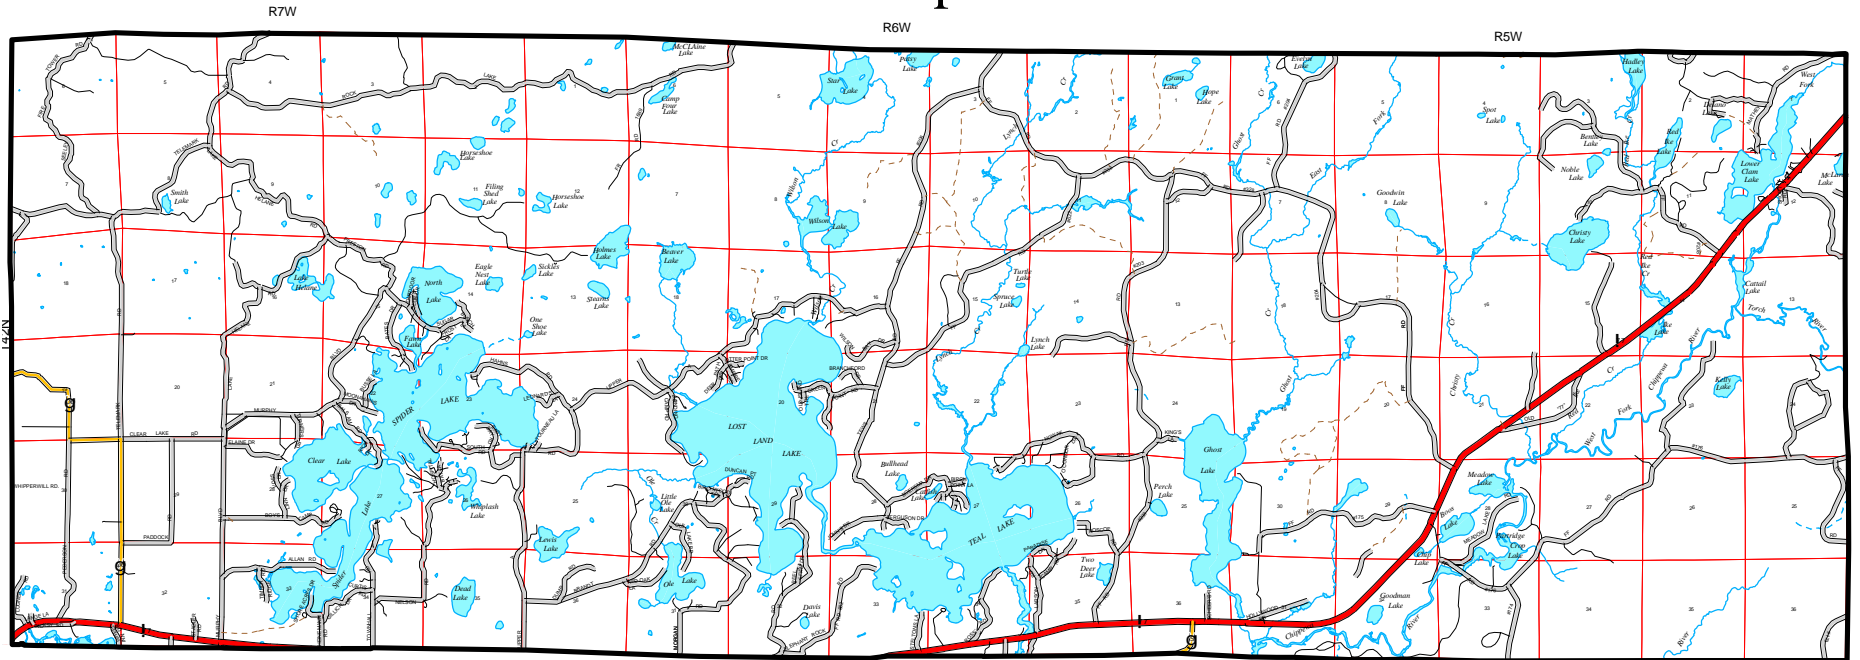

# Town of Spider Lake

## Legend

- State Highway
- County Road
- Town Road
- Other
- Lake
- River or Stream
- Intermittent

## Sawyer County, Wisconsin